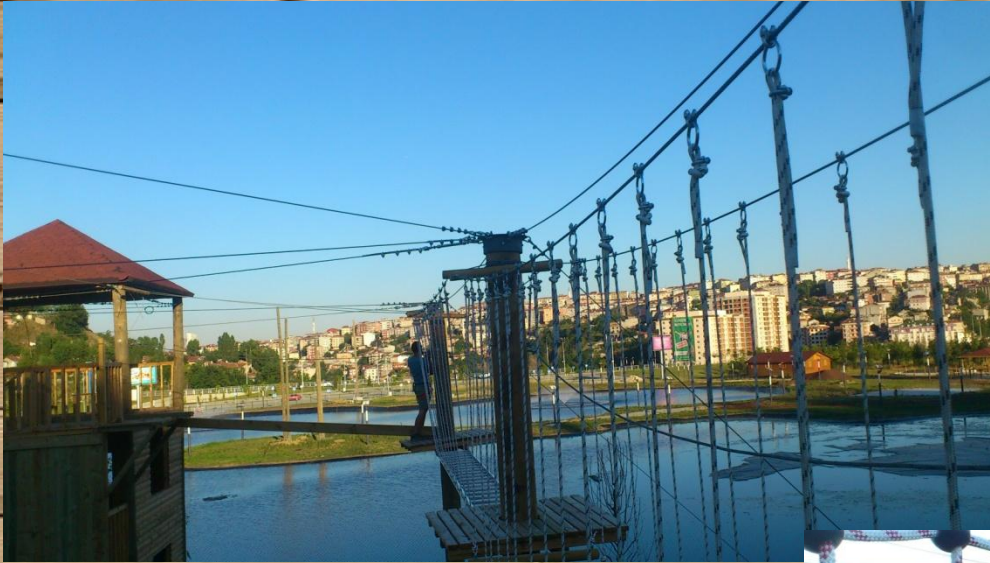

ADVENTURE PARK